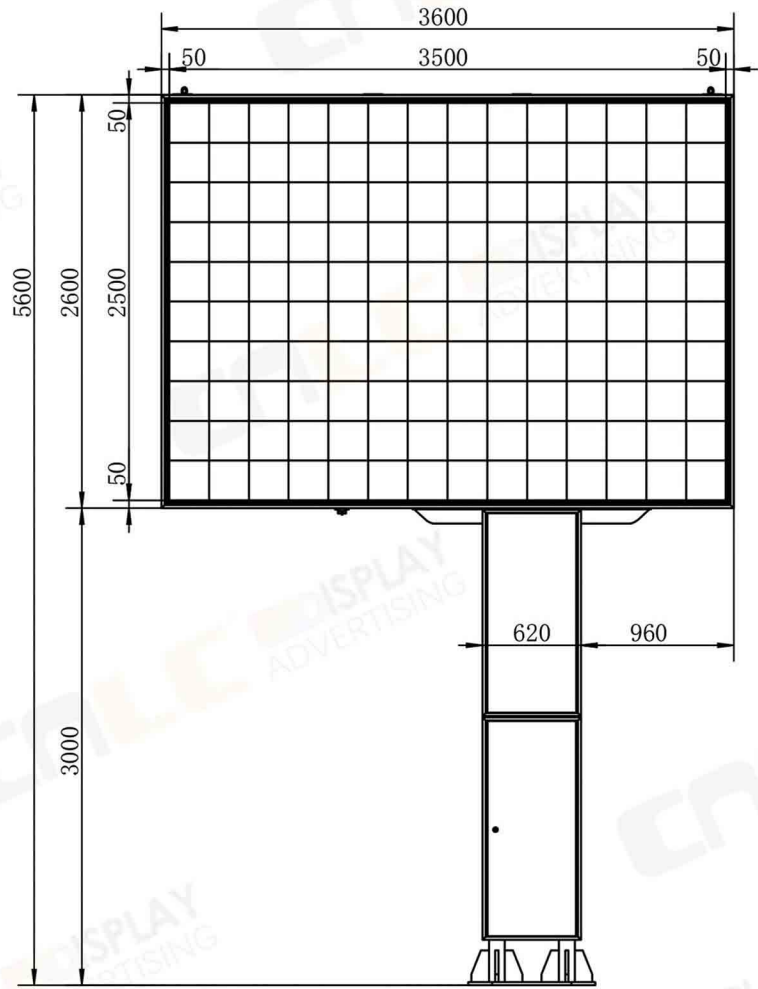

OUTDOORED375-DM1410-P3.91

Aluminum pole standing LED advertising billboard for outdoor 4000cd/m2

ALL ALUMINUM

SUNLIGHT
READABLE IMAGE

INTELLIGENT THERMAL
MANAGEMENT

WEATHER
PROOF

VANDAL
RESISTANT

FOR MORE INFORMATION

CNLC[®]
DISPLAY ADVERTISING

Lock 2-
buckle lock

Lock 1-
triangle lock