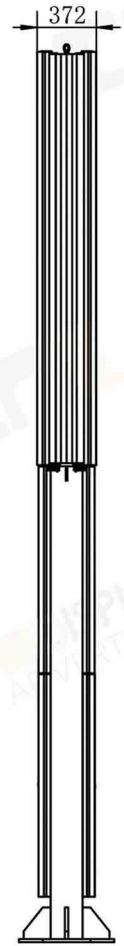

OUTDOORED375-DM1410-P3.91

Aluminum pole standing LED advertising billboard for outdoor 4000cd/m2

ALL ALUMINUM

SUNLIGHT
READABLE IMAGE

INTELLIGENT THERMAL
MANAGEMENT

WEATHER
PROOF

VANDAL
RESISTANT

FOR MORE INFORMATION

For more information about CNLC, visit our website at www.cnlcdisplay.com. Copyright © cnlcdisplay All rights reserved. All specifications and descriptions are subject to change without notice. Reproduction without permission is prohibited.

CNLC[®]
DISPLAY ADVERTISING

Lock 2-
buckle lock

Lock 1-
triangle lock