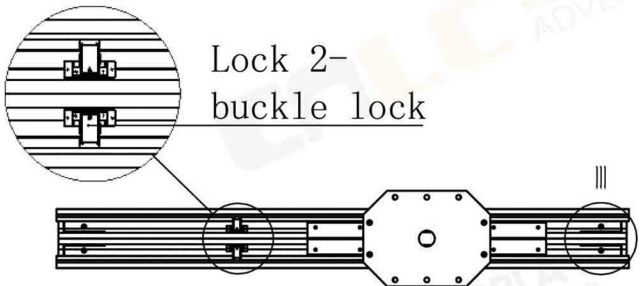

Lock 2-
buckle lock